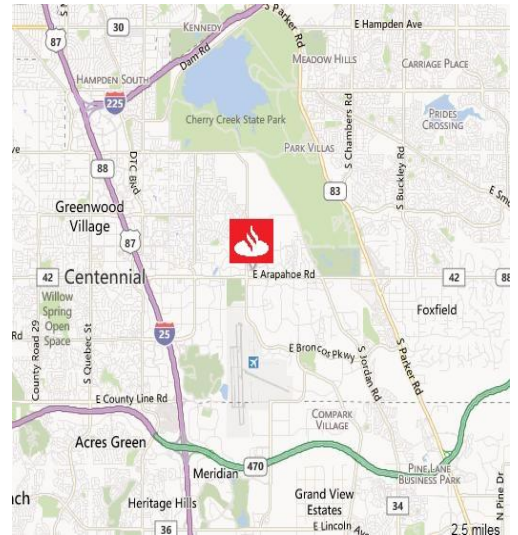

Map & Directions

Address:

12300 E. Arapahoe Rd.
Englewood, CO 80112

Phone: (303) 858-8796

Directions:

South on Interstate 25:

Take the Arapaho Rd. exit. Turn left (east) on Arapahoe. At the Peoria intersection, turn right (south). Turn left onto Briarwood Ave. The entrance to Santander Consumer is the second driveway on the left.

North on Interstate 25:

Take the Arapaho Rd. exit. Turn right (east) on Arapahoe. At the Peoria intersection, turn right (south). Turn left onto Briarwood Ave. The entrance to Santander Consumer is the second drive on the left.

Map:

Use the main entrance to check into the building.